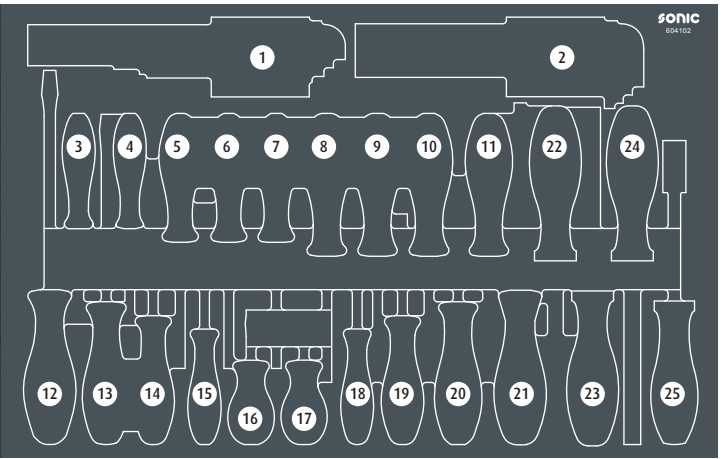

604102

	NO	Sonic NO	Size	Length	Q'ty
	1	600912	T10, T15, T20, T25, T27, T30, T40, T45, T50		
	2	600902	1.27, 1.5, 2, 2.5, 3, 4, 5, 6, 8, 10		
	3	13608	T8	167mm	
	4	13609	T9	167mm	
	5	13610	T10	203mm	
	6	13615	T15	203mm	
	7	13620	T20	203mm	
	8	13625	T25	215mm	
	9	13627	T27	215mm	
	10	13630	T30	215mm	
	11	13640	T40	215mm	
	12	13308	8mm	299mm	
	13	13365	6.5mm	265mm	
	14	13355	5.5mm	228mm	
	15	13304	4mm	192mm	
	16	1330555	5.5mm	104mm	
	17	13125	PH.2	104mm	
	18	1310	PH.0	152mm	
	19	1311	PH.1	183mm	
	20	1312	PH.2	215mm	
	21	1313	PH.3	274mm	
	22	47536	6mm	274mm	
	23	47537	7mm	274mm	
	24	47538	8mm	274mm	
	25	12425010	10mm	240mm	